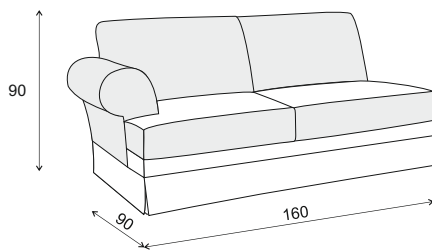

ENEZIA

Corner

Long Chair left

Long Chair right

1 seater no arms

2 seater no arms

3 seater no arms

1 seater arm left

2 seater arm left

3 seater arm left

1 seater arm right

2 seater arm right

3 seater arm right

1 seater 2 arms

2 seater 2 arms

3 seater 2 arms

VENEZIA

2+OT 257 x 175 cm

OT+2 175 x 257 cm

3+OT 322 x 175 cm

OT+3 175 x 322 cm

2+E+2 280 x 280 cm

2+E+3 280 x 345 cm

3+E+2 345 x 280 cm

2+E+1+2 280 x 345 cm

OT+2+E+1 175 x 347 x 215 cm

1+E+2+OT 215 x 347 x 175 cm