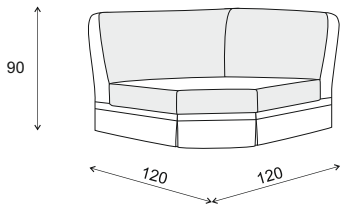

ENEZIA

Corner

Long Chair left

Long Chair right

1 seater no arms

2 seater no arms

3 seater no arms

1 seater arm left

2 seater arm left

3 seater arm left

1 seater arm right

2 seater arm right

3 seater arm right

1 seater 2 arms

2 seater 2 arms

3 seater 2 arms

VENEZIA

2+OT 257 x 175 cm

OT+2 175 x 257 cm

3+OT 322 x 175 cm

OT+3 175 x 322 cm

2+E+2 280 x 280 cm

2+E+3 280 x 345 cm

3+E+2 345 x 280 cm

2+E+1+2 280 x 345 cm

OT+2+E+1 175 x 347 x 215 cm

1+E+2+OT 215 x 347 x 175 cm