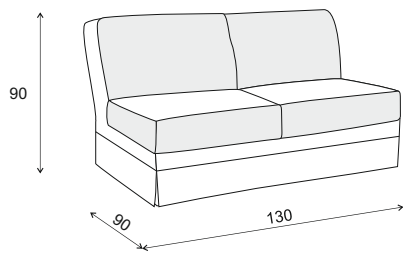

ENEZIA

Corner

Long Chair left

Long Chair right

1 seater no arms

2 seater no arms

3 seater no arms

1 seater arm left

2 seater arm left

3 seater arm left

1 seater arm right

2 seater arm right

3 seater arm right

1 seater 2 arms

2 seater 2 arms

3 seater 2 arms

VENEZIA

2+OT 257 x 175 cm

OT+2 175 x 257 cm

3+OT 322 x 175 cm

OT+3 175 x 322 cm

2+E+2 280 x 280 cm

2+E+3 280 x 345 cm

3+E+2 345 x 280 cm

2+E+1+2 280 x 345 cm

OT+2+E+1 175 x 347 x 215 cm

1+E+2+OT 215 x 347 x 175 cm