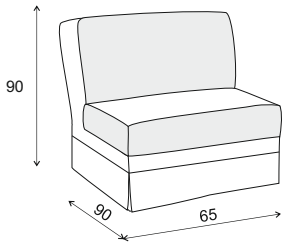

ENEZIA

Corner

Long Chair left

Long Chair right

1 seater no arms

2 seater no arms

3 seater no arms

1 seater arm left

2 seater arm left

3 seater arm left

1 seater arm right

2 seater arm right

3 seater arm right

1 seater 2 arms

2 seater 2 arms

3 seater 2 arms

VENEZIA

2+OT 257 x 175 cm

OT+2 175 x 257 cm

3+OT 322 x 175 cm

OT+3 175 x 322 cm

2+E+2 280 x 280 cm

2+E+3 280 x 345 cm

3+E+2 345 x 280 cm

2+E+1+2 280 x 345 cm

OT+2+E+1 175 x 347 x 215 cm

1+E+2+OT 215 x 347 x 175 cm