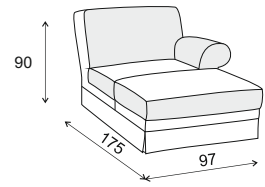

ENEZIA

Corner

Long Chair left

Long Chair right

1 seater no arms

2 seater no arms

3 seater no arms

1 seater arm left

2 seater arm left

3 seater arm left

1 seater arm right

2 seater arm right

3 seater arm right

1 seater 2 arms

2 seater 2 arms

3 seater 2 arms

VENEZIA

2+OT 257 x 175 cm

OT+2 175 x 257 cm

3+OT 322 x 175 cm

OT+3 175 x 322 cm

2+E+2 280 x 280 cm

2+E+3 280 x 345 cm

3+E+2 345 x 280 cm

2+E+1+2 280 x 345 cm

OT+2+E+1 175 x 347 x 215 cm

1+E+2+OT 215 x 347 x 175 cm