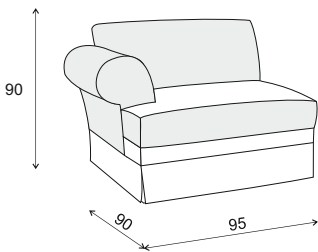

ENEZIA

Corner

Long Chair left

Long Chair right

1 seater no arms

2 seater no arms

3 seater no arms

1 seater arm left

2 seater arm left

3 seater arm left

1 seater arm right

2 seater arm right

3 seater arm right

1 seater 2 arms

2 seater 2 arms

3 seater 2 arms

VENEZIA

2+OT 257 x 175 cm

OT+2 175 x 257 cm

3+OT 322 x 175 cm

OT+3 175 x 322 cm

2+E+2 280 x 280 cm

2+E+3 280 x 345 cm

3+E+2 345 x 280 cm

2+E+1+2 280 x 345 cm

OT+2+E+1 175 x 347 x 215 cm

1+E+2+OT 215 x 347 x 175 cm