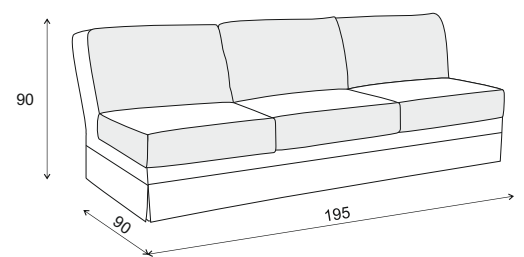

ENEZIA

Corner

Long Chair left

Long Chair right

1 seater no arms

2 seater no arms

3 seater no arms

1 seater arm left

2 seater arm left

3 seater arm left

1 seater arm right

2 seater arm right

3 seater arm right

1 seater 2 arms

2 seater 2 arms

3 seater 2 arms

VENEZIA

2+OT 257 x 175 cm

OT+2 175 x 257 cm

3+OT 322 x 175 cm

OT+3 175 x 322 cm

2+E+2 280 x 280 cm

2+E+3 280 x 345 cm

3+E+2 345 x 280 cm

2+E+1+2 280 x 345 cm

OT+2+E+1 175 x 347 x 215 cm

1+E+2+OT 215 x 347 x 175 cm