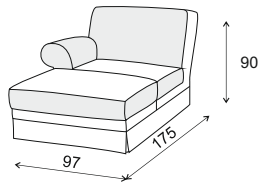

ENEZIA

Corner

Long Chair left

Long Chair right

1 seater no arms

2 seater no arms

3 seater no arms

1 seater arm left

2 seater arm left

3 seater arm left

1 seater arm right

2 seater arm right

3 seater arm right

1 seater 2 arms

2 seater 2 arms

3 seater 2 arms

VENEZIA

2+OT 257 x 175 cm

OT+2 175 x 257 cm

3+OT 322 x 175 cm

OT+3 175 x 322 cm

2+E+2 280 x 280 cm

2+E+3 280 x 345 cm

3+E+2 345 x 280 cm

2+E+1+2 280 x 345 cm

OT+2+E+1 175 x 347 x 215 cm

1+E+2+OT 215 x 347 x 175 cm